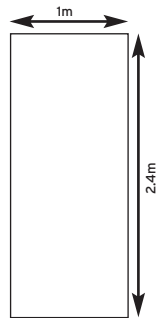

CHOICE OF PANEL SIZE

Geopanel is available in a variety of widths, thicknesses and lengths, making it a suitable for a wide range of situations.

Standard Wall Panel

250mm wide, 2700mm long, 5mm thick

Standard Ceiling Panel

250mm wide, 2700mm long & 5mm thick
250mm wide, 4000mm long & 5mm thick

Mid Range Wall and Shower Panel

600mm wide, 2400mm long & 7mm thick
600mm wide, 2600mm long & 7mm thick

Wide Range Wall and Shower Panel

Individual Panel Size:

1m wide x 10mm thick x 2.4m long

Marble Range

Pergamon
GE7PMC

Black
GE7BMC

Light Grey
GE7LGMC

White
GE7WMC

Blue
GE7BLMC

Individual Panel Size:
600mm wide x 7mm thick
x 2.4m long

Marble Range

Pergamon
GE9PMC

Travertine
GE9TRC

Light Grey
GE9LGMC

White Gloss
GE9WHC

Diamond Range

Black Diamond
GE9BDC