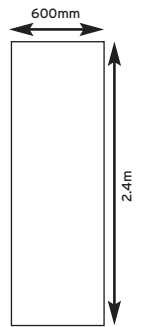

250mm wide, 2700mm long & 5mm thick
250mm wide, 4000mm long & 5mm thick

Mid Range Wall and Shower Panel

600mm wide, 2400mm long & 7mm thick
600mm wide, 2600mm long & 7mm thick

Wide Range Wall and Shower Panel

Individual Panel Size:

1m wide x 10mm thick x 2.4m long

Marble Range

Pergamon
GE7PMC

Black
GE7BMC

Light Grey
GE7LGMC

White
GE7WMC

Blue
GE7BLMC

White Gloss
GE7WHC

Small Tile Range

Beige
GE7STMBE

Light Grey
GE7STMLG

White
GE7STMWH

Mid Panel Range

The perfect all purpose panel, suitable for walls, ceilings and shower enclosures. Use just two panels to create a 1200mm shower area.

Individual Panel Size:
600mm wide x 7mm thick
x 2.4m long

Marble Range

Pergamon
GE9PMC

Travertine
GE9TRC

Light Grey
GE9LGMC

White Gloss
GE9WHC

Diamond Range

Black Diamond
GE9BDC