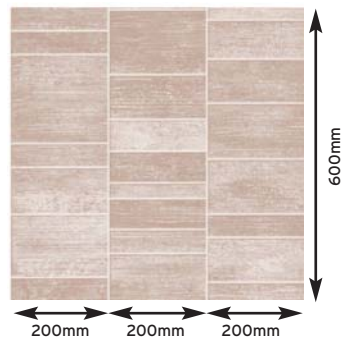

Small Tile Range

White
GE9STMWH

Beige
GE9STMBE

Light Grey
GE9STMLG

Brown
GE9STMBR

Small Tile Pattern

Black
GE9STMBL

Individual Panel Size (Tile Ranges):

600mm wide x 7mm thick
x 2.6m long

Large Tile Range

White
GE9LTMWH

Beige
GE9LTMBE

Light Grey
GE9LTMLG

Brown
GE9LTMBR

Large Tile Pattern

Black
GE9LTMBL