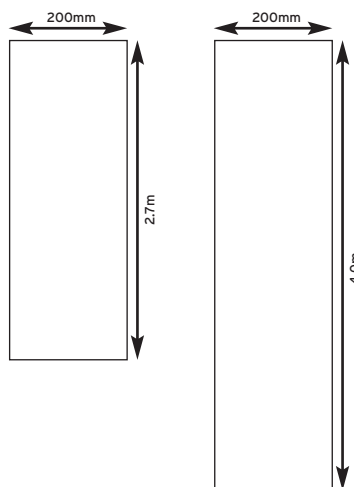

Individual Panel Size:
600mm wide x 7mm thick
x 2.4m long

Marble Range

Pergamon
GE9PMC

Travertine
GE9TRC

Light Grey
GE9LGMC

White Gloss
GE9WHC

Diamond Range

Black Diamond
GE9BDC

Individual Panel Size:
250mm wide x 5mm thick x
2.7m long

Marble Range

Pergamon
GE8PMC

Black
GE8BMC

Light Grey
GE8LGMC

Blue
GE8BLMC

Green
GE8GRMC

Beige
GE8BEMC

Individual Panel Sizes:

200mm wide x 6mm thick x 2.7m long

200mm wide x 6mm thick x 4m long

White Silver Strip
GE8TSWHC (2.7m)
GE8TSWHC4 (4m)

Geopanel Cleaner

Keep your finished installation in showroom condition using the Geopanel cleaner.