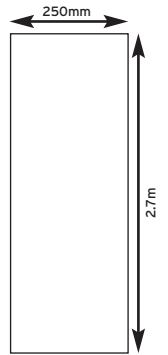

250mm wide, 2700mm long & 5mm thick
250mm wide, 4000mm long & 5mm thick

Mid Range Wall and Shower Panel

600mm wide, 2400mm long & 7mm thick
600mm wide, 2600mm long & 7mm thick

Wide Range Wall and Shower Panel

Individual Panel Size:
600mm wide x 7mm thick
x 2.4m long

Marble Range

Pergamon
GE9PMC

Travertine
GE9TRC

Light Grey
GE9LGMC

White Gloss
GE9WHC

Diamond Range

Black Diamond
GE9BDC

600mm wide x 7mm thick
x 2.6m long

Large Tile Range

White
GE9LTMWH

Beige
GE9LTMBE

Light Grey
GE9LTMLG

Brown
GE9LTMBR

Large Tile Pattern

Black
GE9LTMBL

Individual Panel Size:
250mm wide x 5mm thick x
2.7m long

Marble Range

Pergamon
GE8PMC

Black
GE8BMC

Light Grey
GE8LGMC

Blue
GE8BLMC

Green
GE8GRMC

Beige
GE8BEMC