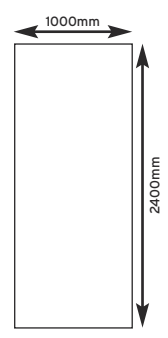

Standard Wall Panel

250mm wide, 2700mm long, 5mm thick
250mm wide, 4000mm long, 5mm thick

Standard Ceiling Panel

250mm wide, 2700mm long & 6mm thick
250mm wide, 4000mm long & 6mm thick

Mid Range Wall and Shower Panel

600mm wide, 2400mm long & 7mm thick
600mm wide, 2600mm long & 7mm thick

Wide Range Wall and Shower Panel

1000mm wide, 2400mm long & 10mm thick

CHOICE OF TRIMS

The Geopanel range includes a wide range of trims in a variety of materials and colours to create a stylish, neat, professional finish.

Individual Panel Size:
1000mm wide x 10mm thick x
2400mm long

Marble Range

Pergamon
GE7PMC

Black
GE7BMC

Light Grey
GE7LGMC

White
GE7WMC

Travertine
GE7TRC

White Gloss Range

Individual Panel Size (Tile Ranges):

600mm wide x
7mm thick x
2600mm long

Individual Panel Size (All other colours):

600mm wide x
7mm thick x
2400mm long

Fitting Instructions

Every pack of Geopanel contains a handy fitting instruction brochure