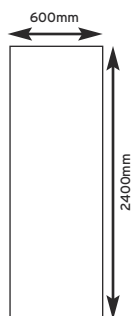

Standard Wall Panel

250mm wide, 2700mm long, 5mm thick
250mm wide, 4000mm long, 5mm thick

Standard Ceiling Panel

250mm wide, 2700mm long & 6mm thick
250mm wide, 4000mm long & 6mm thick

Mid Range Wall and Shower Panel

Individual Panel Size:
600mm wide x 7mm thick
x 2400mm long

Marble Range

Light Grey
GE9LGMC

Gloss Range

White Gloss (LT)
GE9WHC

Diamond Range

Arctic Sparkle
GE9WHA

Slate Range

Individual Panel Size (Tile Ranges):

600mm wide x
7mm thick x
2600mm long

Individual Panel Size (All other colours):

600mm wide x
7mm thick x
2400mm long

Fitting Instructions

Every pack of Geopanel contains a handy fitting instruction brochure

Pergamon Marble

PVC Standard Panel Range

Instantly create a waterproof wall or ceiling with the standard panels.

Individual Panel Size:
250mm wide x 5mm thick x
2700mm long

Marble Range

Pergamon
GE8PMC

Black
GE8BMC