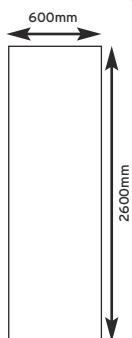

Standard Wall Panel

250mm wide, 2700mm long, 5mm thick
250mm wide, 4000mm long, 5mm thick

Standard Ceiling Panel

250mm wide, 2700mm long & 6mm thick
250mm wide, 4000mm long & 6mm thick

Mid Range Wall and Shower Panel

Individual Panel Size:
600mm wide x 7mm thick
x 2400mm long

Marble Range

Light Grey
GE9LGMC

Gloss Range

White Gloss (LT)
GE9WHC

Diamond Range

Arctic Sparkle
GE9WHA

Slate Range

Individual Panel Size (Tile Ranges):

600mm wide x
7mm thick x
2600mm long

Individual Panel Size (All other colours):

600mm wide x
7mm thick x
2400mm long

Fitting Instructions

Every pack of Geopanel contains a handy fitting instruction brochure

Pergamon Marble

PVC Standard Panel Range

Instantly create a waterproof wall or ceiling with the standard panels.

Individual Panel Size:
250mm wide x 5mm thick x
2700mm long

Marble Range

Pergamon
GE8PMC

Black
GE8BMC