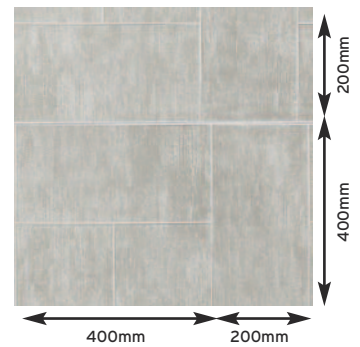

Large Tile Pattern