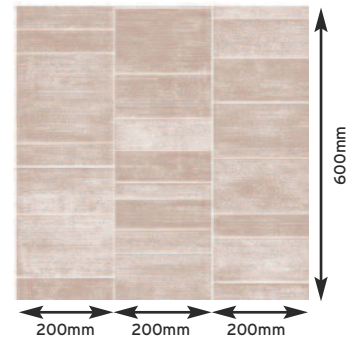

Small Tile Pattern