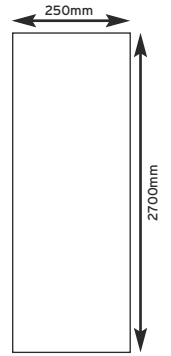

Standard Wall Panel

250mm wide, 2700mm long, 5mm thick
250mm wide, 4000mm long, 5mm thick

Standard Ceiling Panel

250mm wide, 2700mm long & 6mm thick
250mm wide, 4000mm long & 6mm thick

Mid Range Wall and Shower Panel

Individual Panel Size:
600mm wide x 7mm thick
x 2400mm long

Marble Range

Light Grey
GE9LGMC

Gloss Range

White Gloss (LT)
GE9WHC

Diamond Range

Arctic Sparkle
GE9WHA

Slate Range

Individual Panel Size (Tile Ranges):

600mm wide x
7mm thick x
2600mm long

Individual Panel Size (All other colours):

600mm wide x
7mm thick x
2400mm long

Fitting Instructions

Every pack of Geopanel contains a handy fitting instruction brochure

Pergamon Marble

PVC Standard Panel Range

Instantly create a waterproof wall or ceiling with the standard panels.

Individual Panel Size:
250mm wide x 5mm thick x
2700mm long

Marble Range

Pergamon
GE8PMC

Black
GE8BMC