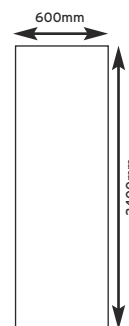

Standard Wall Panel

250mm wide, 2700mm long, 5mm thick
250mm wide, 4000mm long, 5mm thick

Standard Ceiling Panel

250mm wide, 2700mm long & 6mm thick
250mm wide, 4000mm long & 6mm thick

Mid Range Wall and Shower Panel

Beige
GE7STMBE

Fitting Instructions

Every pack of Geopanel contains a handy fitting instruction brochure

Light Grey Large Tile

PVC Mid Panel Range

The perfect all purpose panel, suitable for walls, ceilings and shower enclosures. Use just two panels to create a 1200mm shower area.

Individual Panel Size:
600mm wide x 7mm thick
x 2400mm long

Marble Range

Light Grey
GE9LGMC

Gloss Range

White Gloss (LT)
GE9WHC

Diamond Range

Arctic Sparkle
GE9WHA

Slate Range