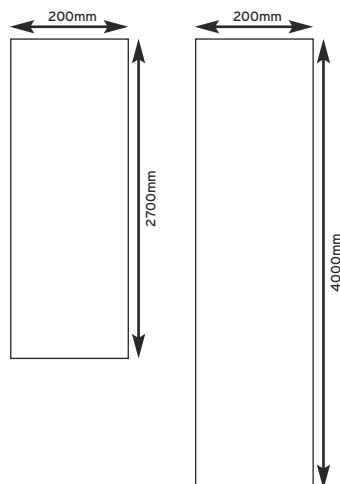

Individual Panel Size:
600mm wide x 7mm thick
x 2400mm long

Marble Range

Light Grey
GE9LGMC

Gloss Range

White Gloss (LT)
GE9WHC

Diamond Range

Arctic Sparkle
GE9WHA

Slate Range

Individual Panel Size (Tile Ranges):

600mm wide x
7mm thick x
2600mm long

Individual Panel Size (All other colours):

600mm wide x
7mm thick x
2400mm long

Fitting Instructions

Every pack of Geopanel contains a handy fitting instruction brochure

Pergamon Marble

PVC Standard Panel Range

Instantly create a waterproof wall or ceiling with the standard panels.

Individual Panel Size:
250mm wide x 5mm thick x
2700mm long

Marble Range

Pergamon
GE8PMC

Black
GE8BMC

Individual Panel Sizes:

- 200mm wide x 6mm thick x 2700mm long
- 250mm wide x 6mm thick x 2700mm long
- 200mm wide x 6mm thick x 4000mm long

White Silver Strip
 GE8TSWHC (2700mm x 200mm)
 GE8TSWHC4 (4000mm)