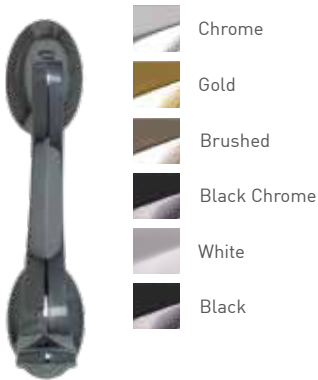

Furniture & Accessories

A selection of beautiful accessories and high security locks to perfectly complement your choice of door. Whether contemporary or traditional, you will find an accessory to really make your door stand out.

Door Knockers

Doctor