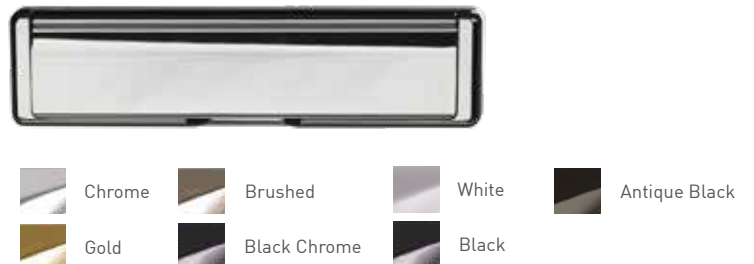

Letterplates