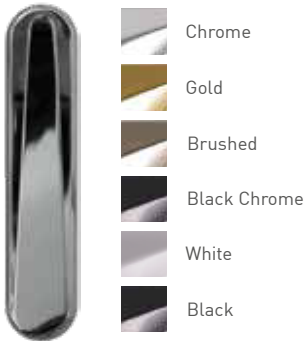

Nottingham

Furniture & Accessories

A selection of beautiful accessories and high security locks to perfectly complement your choice of door. Whether contemporary or traditional, you will find an accessory to really make your door stand out.

Door Knockers

Doctor

Premium 7" Doctor

Urn

Available with or without spyhole

Pony Tail

Stainless Steel

Lion

Letterplate (Opens inwards)

 Brushed

The Classical Range

Bullring Knocker

 Chrome

 Gold

 Antique Black

Lever / Lever inline handle