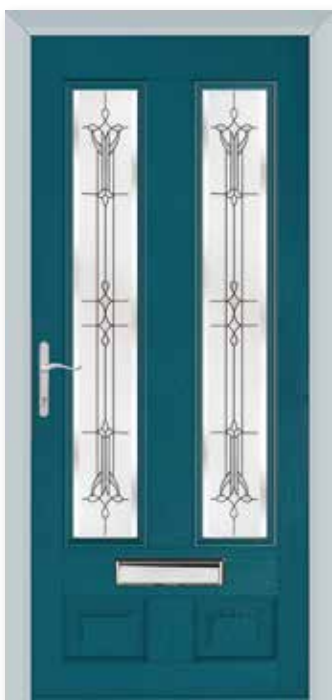

Edinburgh

Colour - Peacock Blue
Glass - Park Lane Bespoke