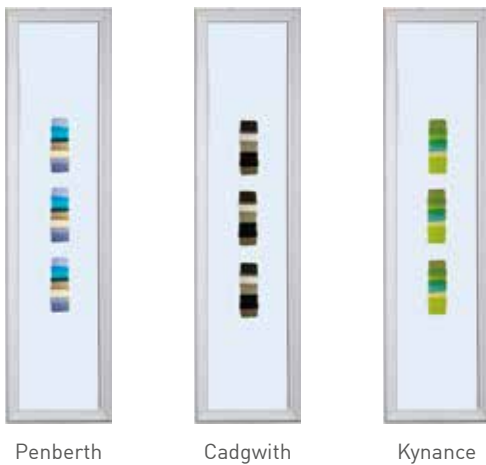

EDGE BANDING COLOURS

White as standard, brown on Rosewood / Walnut, Anthracite Grey on Schwarzbraun, Black, and Anthracite Grey when coloured both sides, caramel on Golden Oak and Irish Oak when coloured both sides. For all other dual colour combination white edge band is use.

Amazing Glazing

A fine selection of beautiful glass to perfectly complement your choice of door. Whether modern or traditional you will find a glass style to really make your door stand out.

Jo Downs

HANDMADE GLASS

Solidor[®]
EXCLUSIVE

Jo Downs is one of the world's most respected fused glass designers. Working from her Cornwall studio, Jo's work draws inspiration from the beautiful coastal landscape while her advanced fusion techniques allow for the creation of abstract designs of great individuality and depth.

Hand crafted, each piece of glass is unique, turning the door to your home into a stunning work of art.

Solidor[®]
EXCLUSIVE

Artistic Glass

Inspired by classical artistic styles, such as art deco, minimalism, and the impressionist movement, The Modernist Range of glass is unique to Solidor.