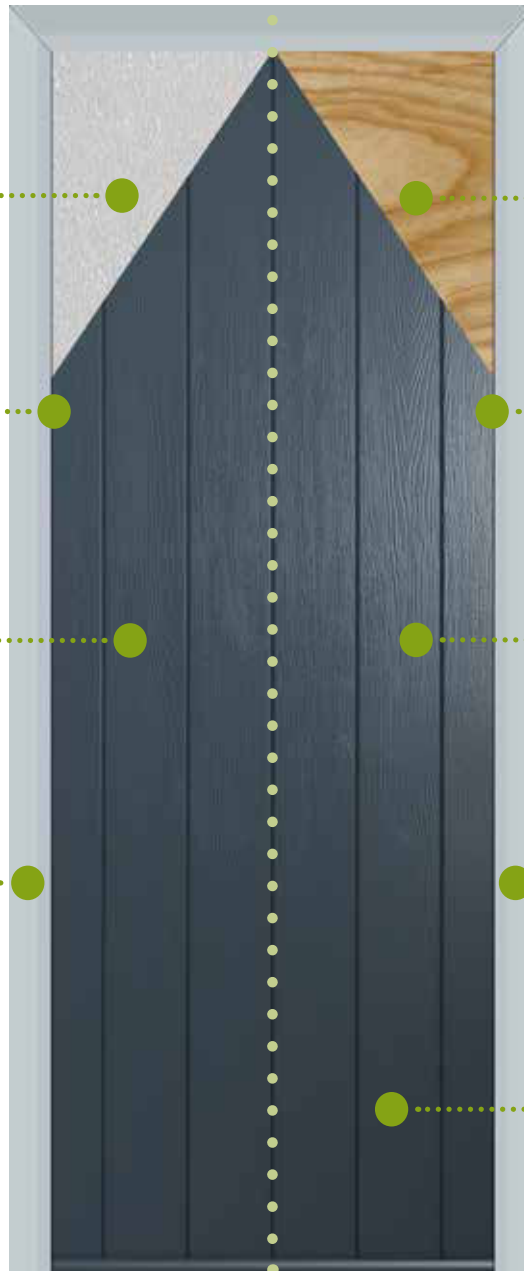

You can rest assured that with our door construction, coupled with our unique, reinforced door frame and Secured by Design locking systems, your home will be as safe as can be when you choose Solidor.

A typical foam filled door construction

40mm Foam Filled Centre performs thermally, but because this is a foam fill it is neither solid, nor secure.

Visible Edge Banding as a result you will often see a different coloured line running the length of the door.

Gel Coated GRP Outer Skin may offer protection but can be easily cut through. Also, because every door is a white blank that is surface painted they show scratches very easily.

3 Chamber Profile which use valuable steel or aluminium reinforcements. Also, you should check if they are lead free.

Solidor's unique solid timber construction

44mm Solid Timber Core (48mm including skin) that is thermally efficient and extremely secure.

Hidden Edge Banding so the front of your door remains a solid, glorious slab of colour.

'Through' Colour ABS Skins made from the same durable plastic as Lego®. Also, because the entire skin is made of a solid colour, any scratches are practically hidden.

Lead Free, 5 Chamber Profile which uses 100% recycled reinforcing. Generally, the more chambers that a profile uses, the stronger and more thermally efficient they are.

Wood Grain Effect Skin that gives all of the aesthetics of timber, but without the time consuming maintenance.

To see our security test video visit www.solidor.co.uk/tv