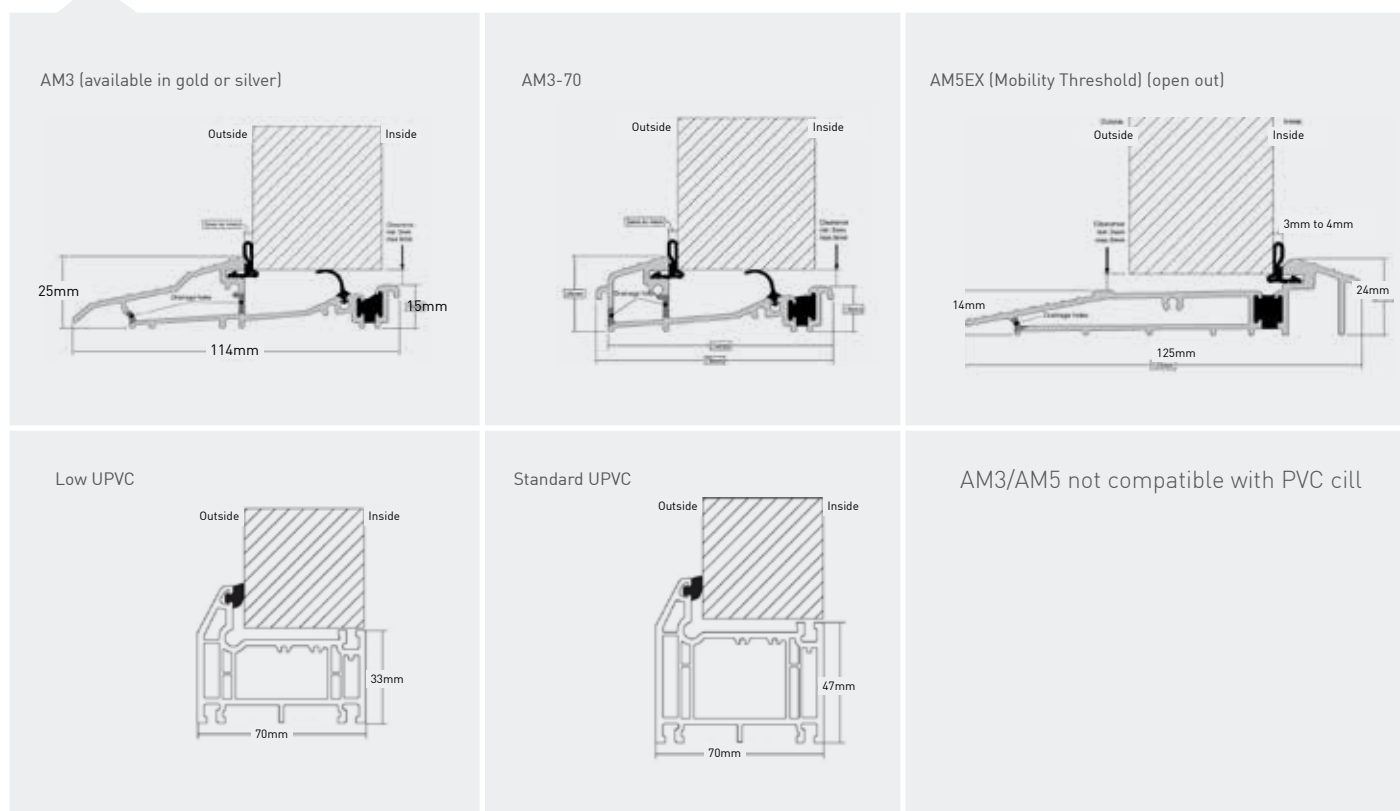

Thresholds

To allow for every circumstance we offer the largest range of door thresholds. The AM3 and AM5EX aluminium threshold are both Part 'M' compliant within the latest Building Regulations for easy access.