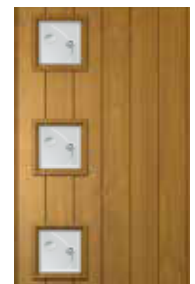

Stippolyte

London Etch Border

Bullseye

Potomac

Colour - Black
ES3 1800 door handle and key
only security locking option

Midnight Grey	Rich Aubergine	Irish Oak	Peacock Blue	French Grey	Chartwell Green	Lavender	Cobalt Blue	Walnut	Duck Egg Blue	Twilight Grey	Painswick
Tangerine	Schwarzbraun	Anthracite Grey	Golden Oak	Black	Ruby Red	White	Cream	Rosewood	Foiled White	Green	Blue