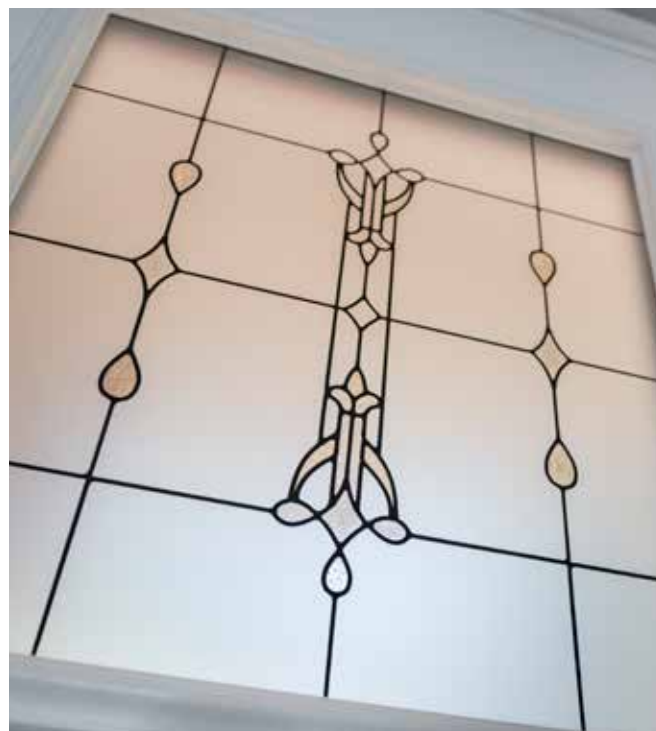

Contents

05. Choosing Solidor
06. Security
08. Colour Options
10. The Italia Collection
20. The Traditional Collection
30. Solidor French Doors
32. Solidor Stable Doors
34. Side Panels
36. Furniture & Accessories
41. Glazing Options
42. Jo Downs Range
44. Art Deco Range
46. Decorative Glass

PLEASE NOTE THE IMAGES SHOWN WITHIN THIS BROCHURE ARE FOR ILLUSTRATION PURPOSES ONLY. PLEASE USE THIS BROCHURE AS A REFERENCE, SLIGHT CHANGES CAN OCCUR DUE TO CONTINUOUS IMPROVEMENT.