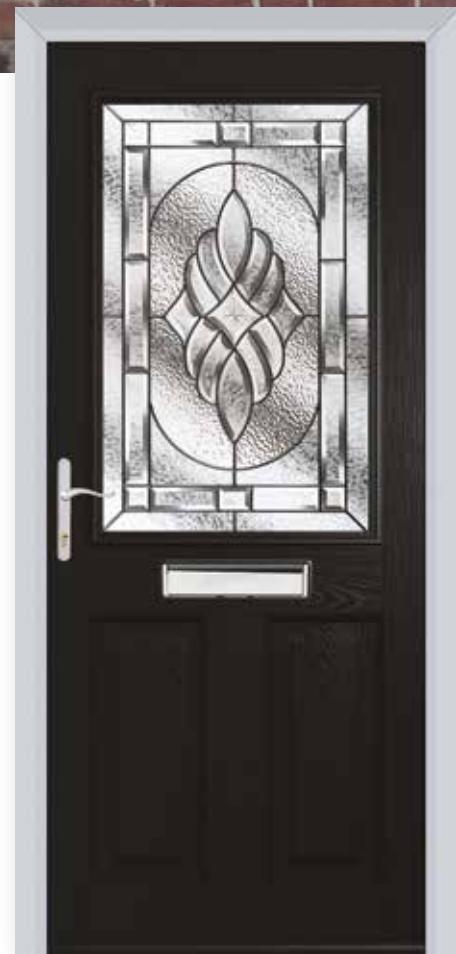

Colour - Black
Glass - Elegance

Blind available in white only

See the full range of glass options in our dedicated glass brochure at www.solidor.co.uk