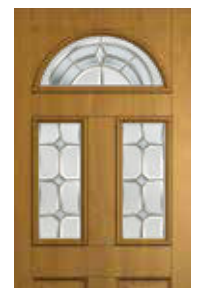

Reflections